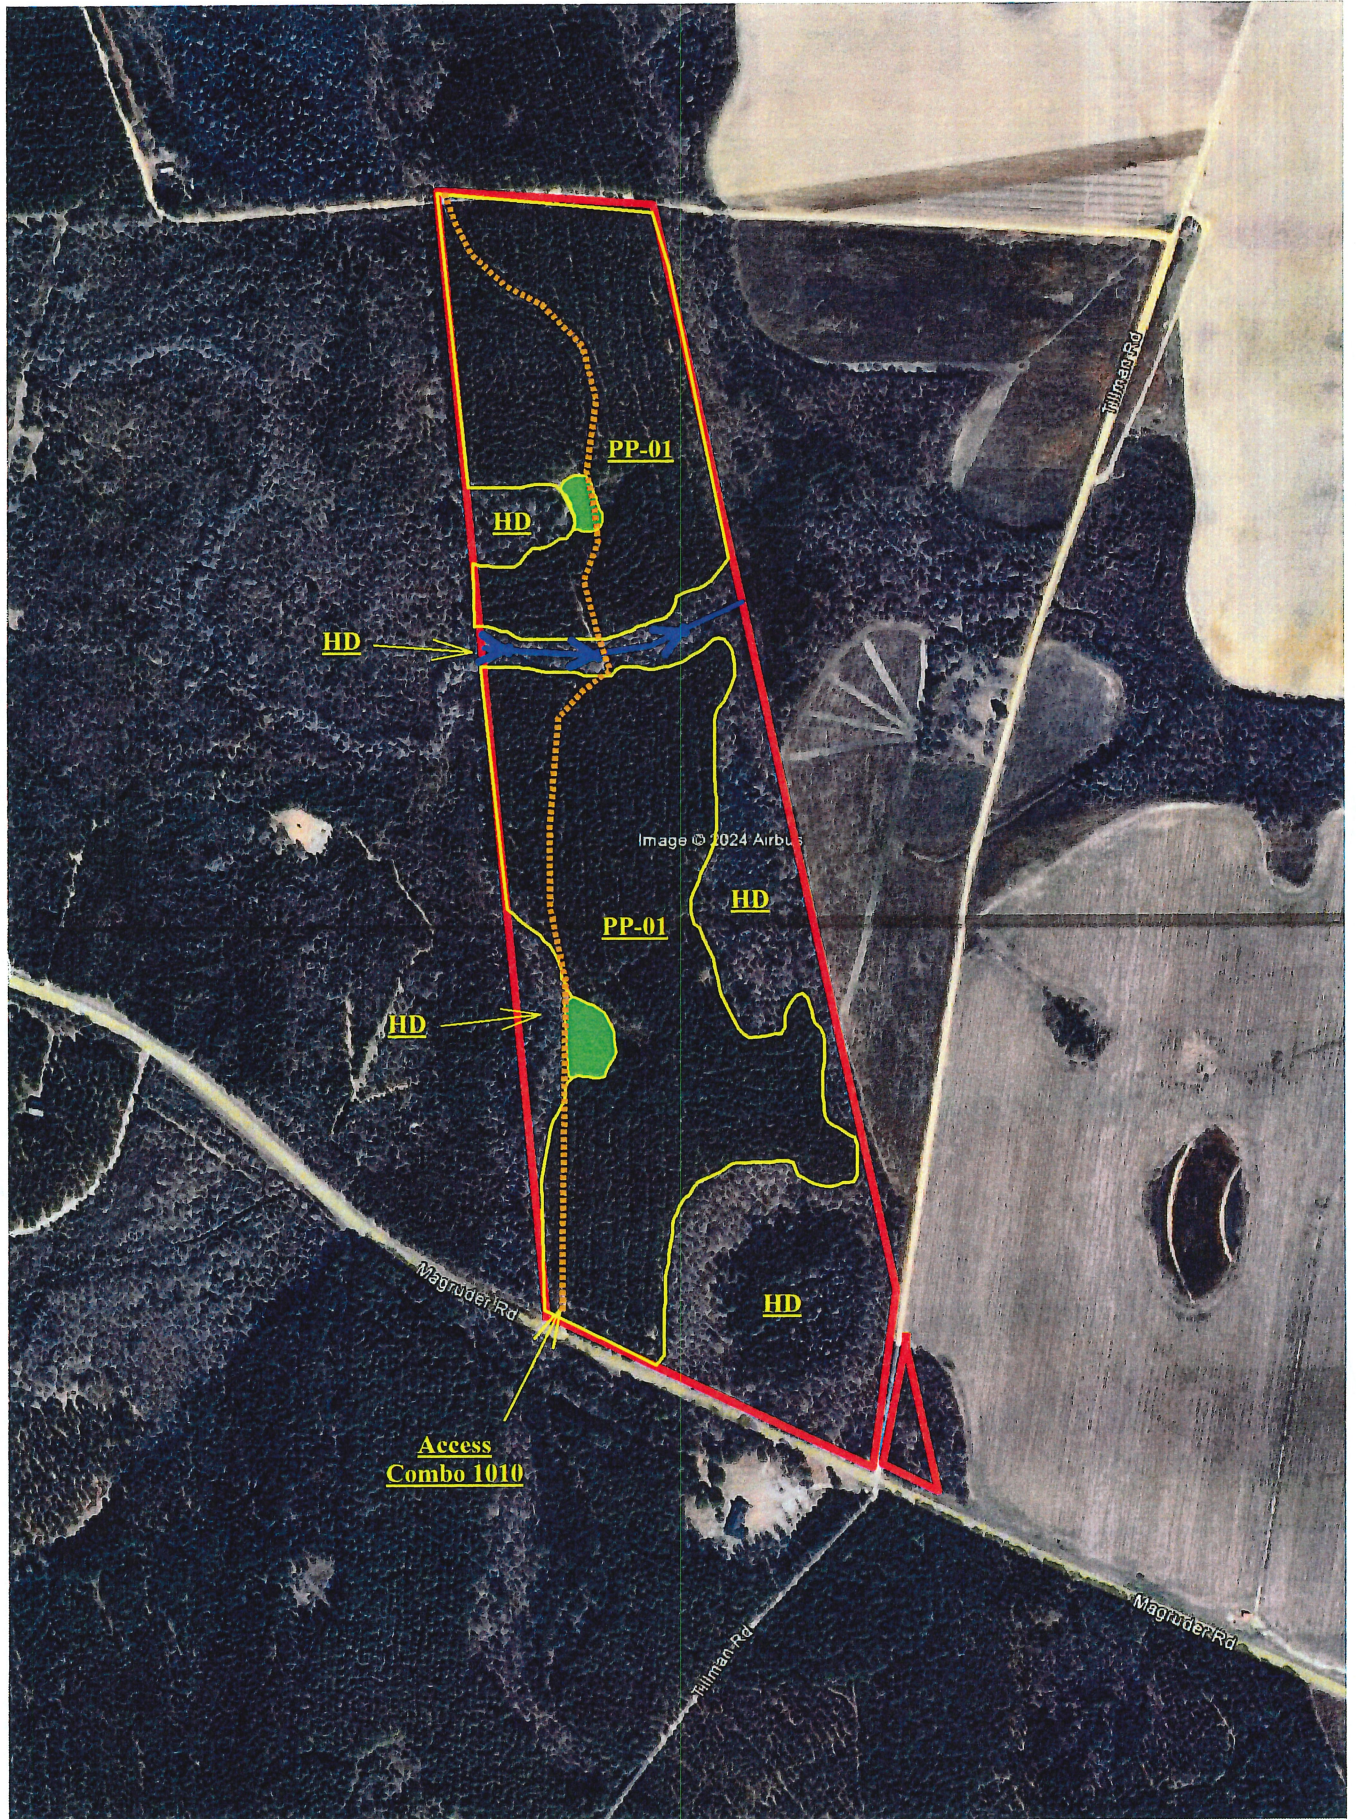

JIACF Robinson Tract-Burke

Aerial Photograph
Lands of: JIACF Profit Sharing Plan
"Robinson Tract" - 96.7 acres
Map 024, Parcel 011
Burke County, Georgia
Scale: 1" = 660'
Date: June 7, 2024
James I. Alfriend Consulting Foresters, LLC

Scale = 1 : 660.00 (In : US Feet)